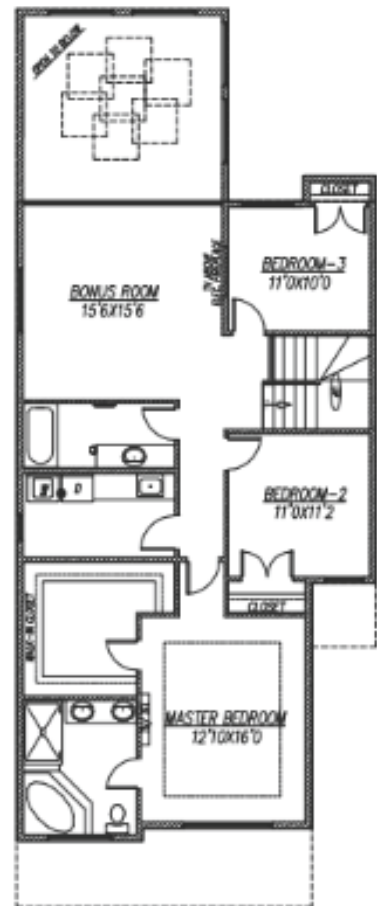

TURNER II

Front Attached 28' | Single Family Home

ACTIVE
homes

Features

- 9' Ceilings
- Quartz Counter Tops
- Side Entrance
- Spice Kitchen
- Mudroom
- Main Floor Full Bath
- Open to Above Great Room
- Upper Floor Laundry Room
- 5 piece Master Ensuite
- Bonus Room
- Large Master Walk In Closet

4 Bedrooms | **3** Baths | **2,407** Total Sq. Ft. | **506** Garage Sq. Ft.

1,171
Main Floor Sq. Ft.

1,236
Upper Floor Sq. Ft.

587-524-1131 | sales@activehomes.ca

ActiveHomes.ca