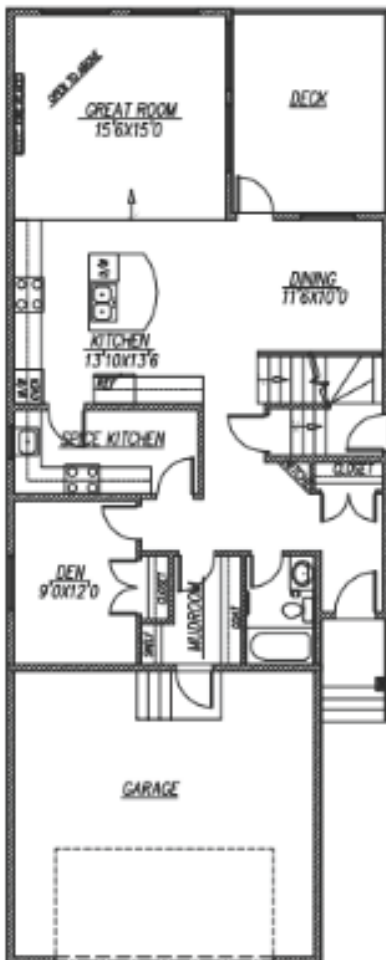

TURNER II

Front Attached 28' | Single Family Home

ACTIVE
homes

Features

- 9' Ceilings
- Quartz Counter Tops
- Side Entrance
- Spice Kitchen
- Mudroom
- Main Floor Full Bath
- Open to Above Great Room
- Upper Floor Laundry Room
- 5 piece Master Ensuite
- Bonus Room
- Large Master Walk In Closet

4 Bedrooms | **3** Baths | **2,407** Total Sq. Ft. | **506** Garage Sq. Ft.

1,171
Main Floor Sq. Ft.

1,236
Upper Floor Sq. Ft.

587-524-1131 | sales@activehomes.ca

ActiveHomes.ca