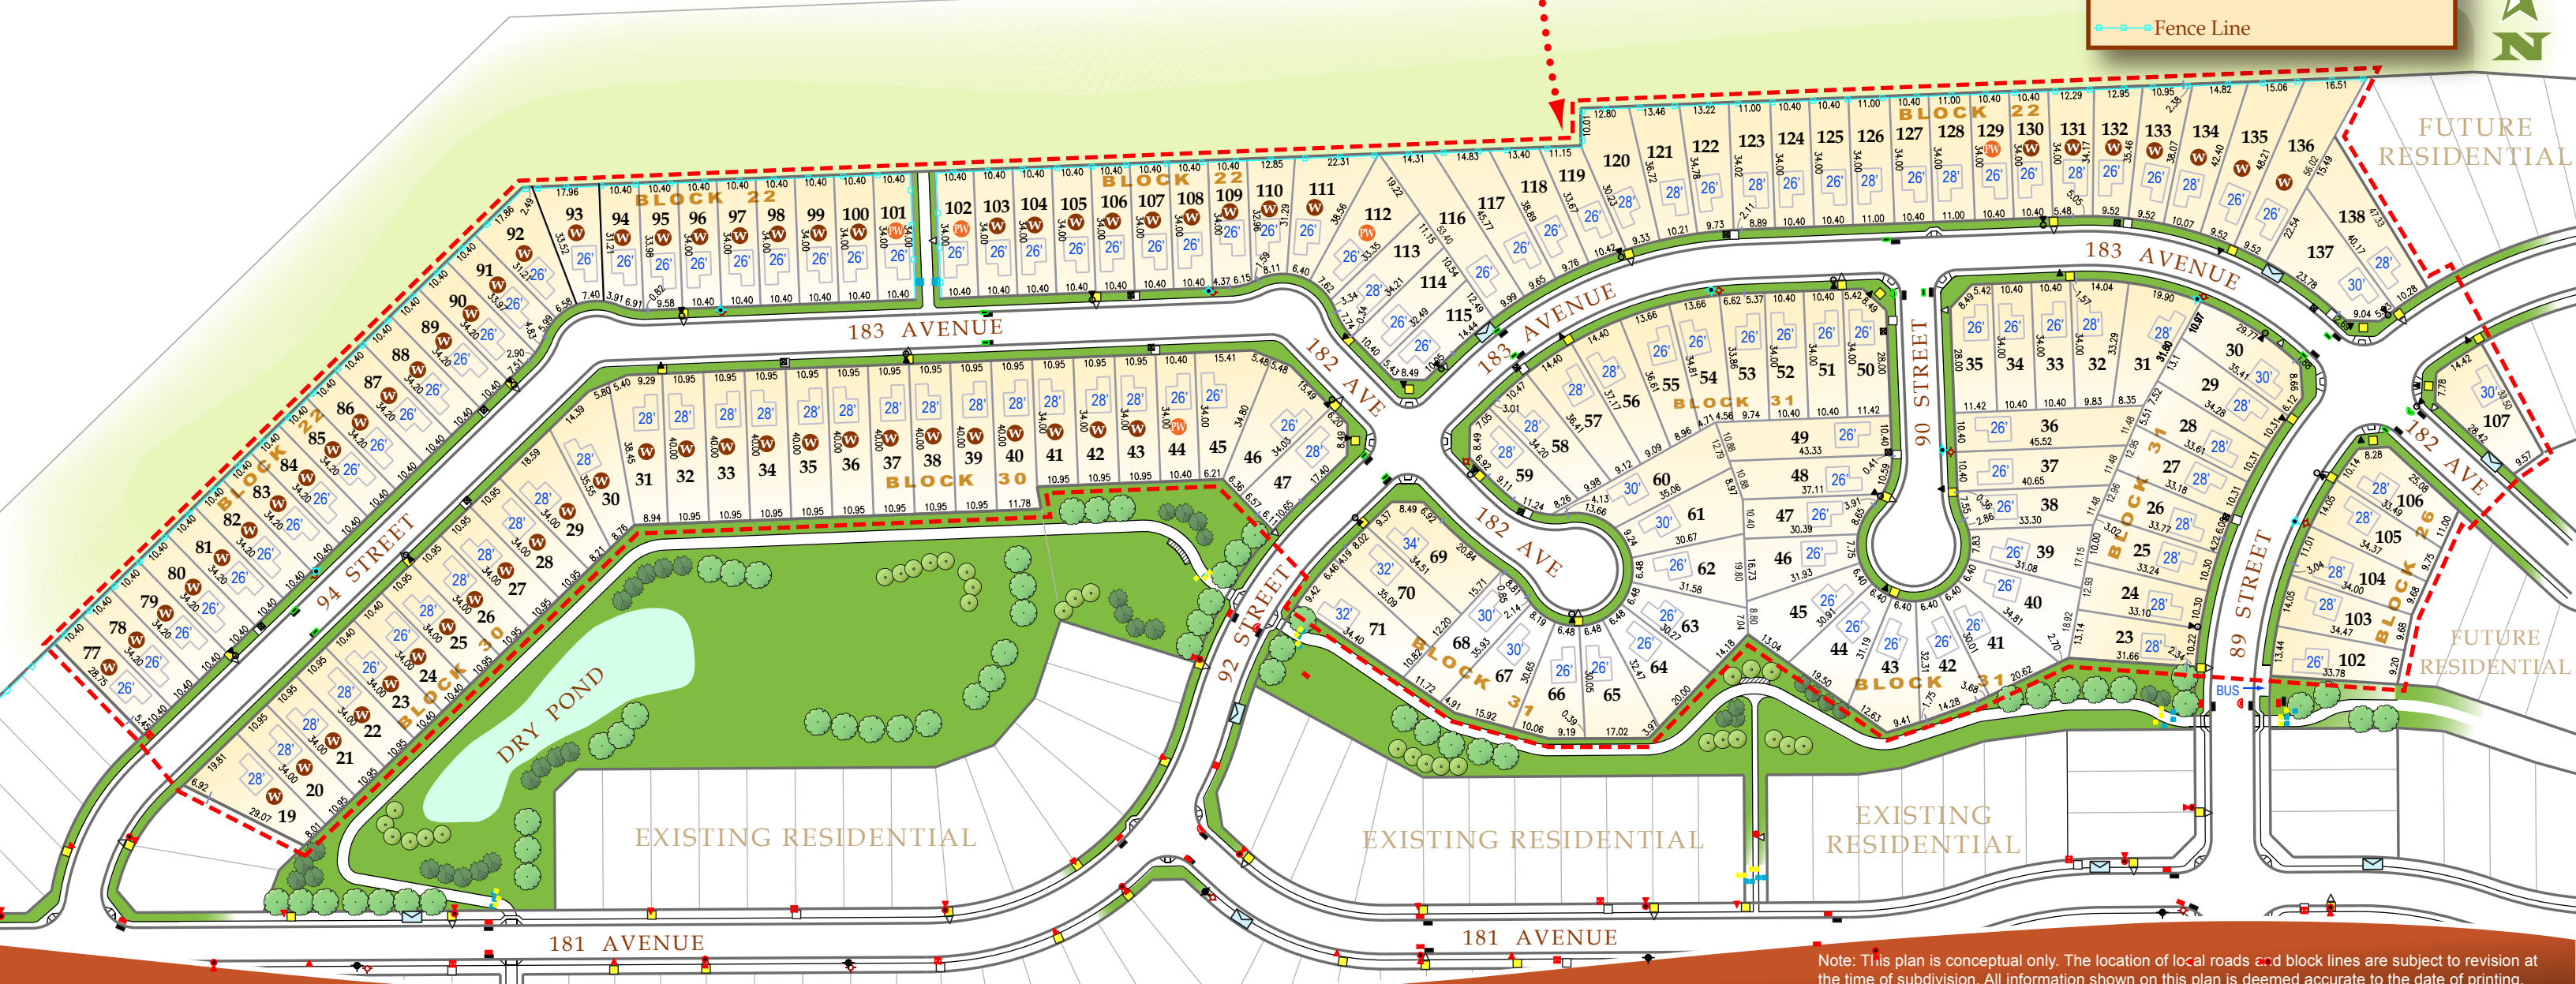

COLLEGE WOODS at Lakeview

KLARVATTEN • STAGE 19

collegewoods.ca

LEGEND

- Full Walkout
- Partial Walkout
- Suggested House Location & Maximum House Width (feet)
- Lot Measurements (meters)
- Community Mailbox
- Deciduous Trees
- Coniferous Trees
- Trail
- Light Pole
- Telecom Pedestals
- Fire Hydrant
- Storm Water Catch Basins
- Fence Line
- Bollards
- Transformer

Note: This plan is conceptual only. The location of local roads and block lines are subject to revision at the time of subdivision. All information shown on this plan is deemed accurate to the date of printing. For more information on land use please contact the City of Edmonton.