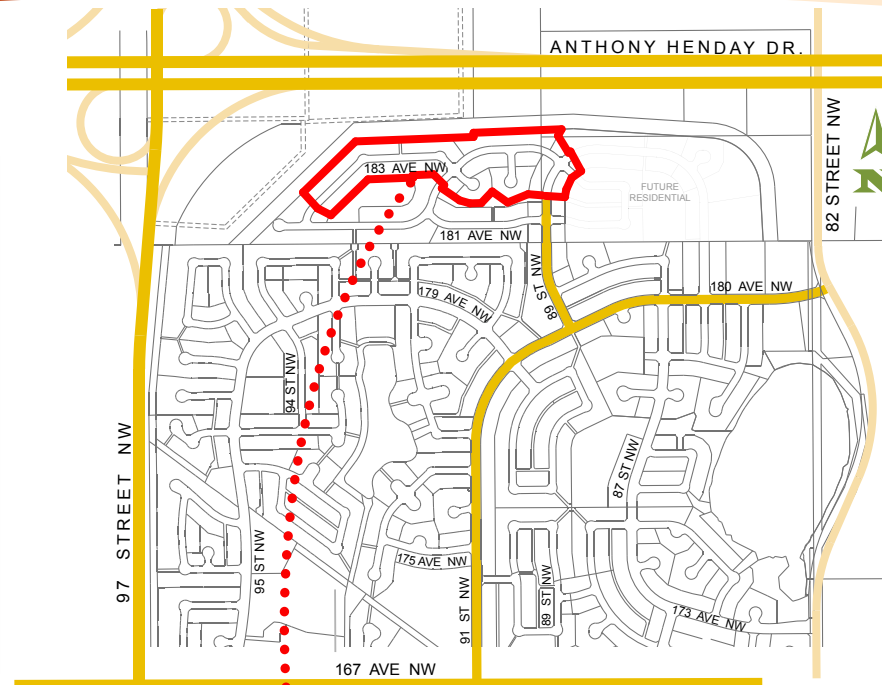

COLLEGE WOODS at Lakeview

KLARVATTEN • STAGE 19

collegewoods.ca

LEGEND

- Full Walkout
- Partial Walkout
- Suggested House Location & Maximum House Width (feet)
- Lot Measurements (meters)
- Community Mailbox
- Deciduous Trees
- Coniferous Trees
- Trail
- Light Pole
- Telecom Pedestals
- Fire Hydrant
- Storm Water Catch Basins
- Fence Line
- Bollards
- Transformer

Note: This plan is conceptual only. The location of local roads and block lines are subject to revision at the time of subdivision. All information shown on this plan is deemed accurate to the date of printing. For more information on land use please contact the City of Edmonton.